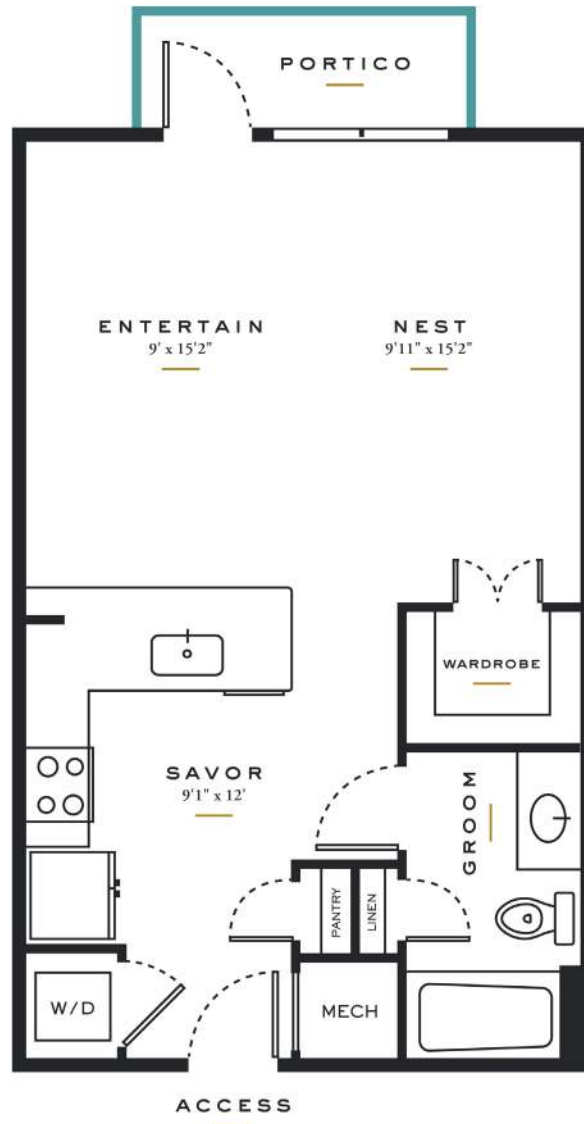

S3

STUDIO / 1 BATH

618

SQ. FT.

2626 Throckmorton Street | Dallas, TX 75219

www.essenceonmaple.com

Floor plans are artist's rendering. All dimensions are approximate. Actual product and specifications may vary in dimension or detail. Not all features are available in every apartment. Prices and availability are subject to change. Please see a representative for details.