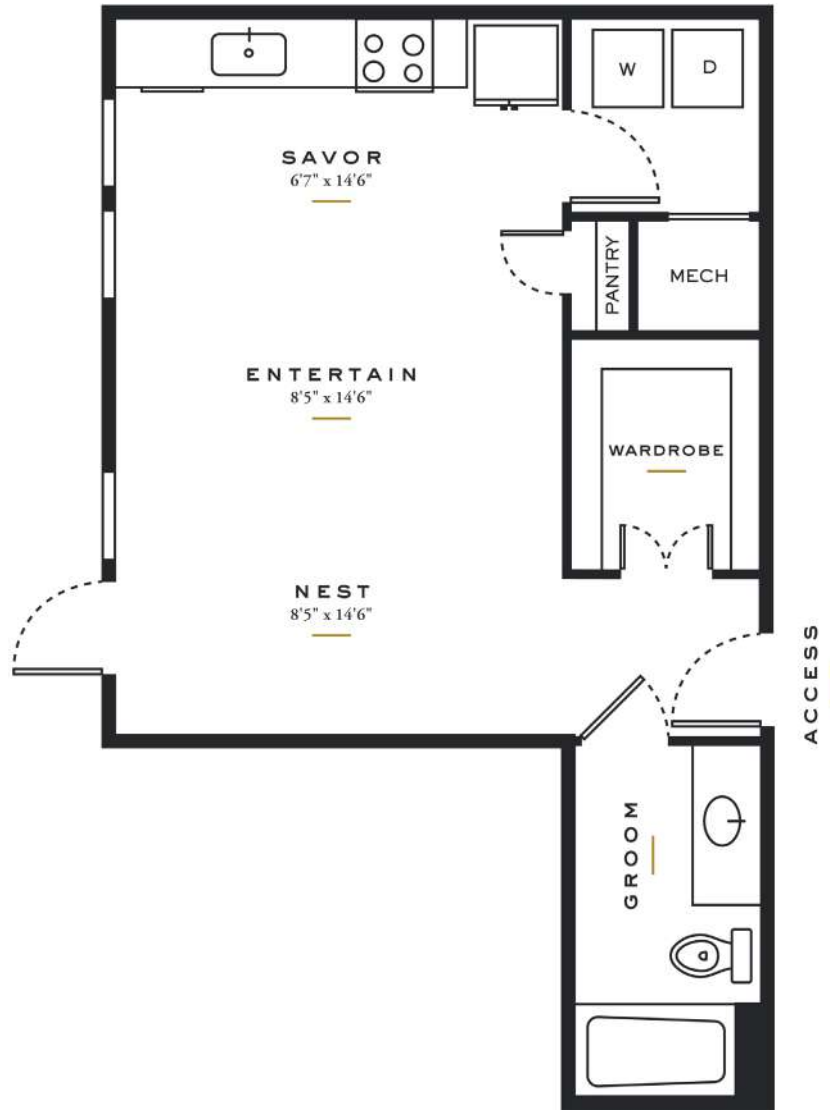

S2

STUDIO / 1 BATH

635

SQ. FT.

2626 Throckmorton Street | Dallas, TX 75219

www.essenceonmaple.com

Floor plans are artist's rendering. All dimensions are approximate. Actual product and specifications may vary in dimension or detail. Not all features are available in every apartment. Prices and availability are subject to change. Please see a representative for details.