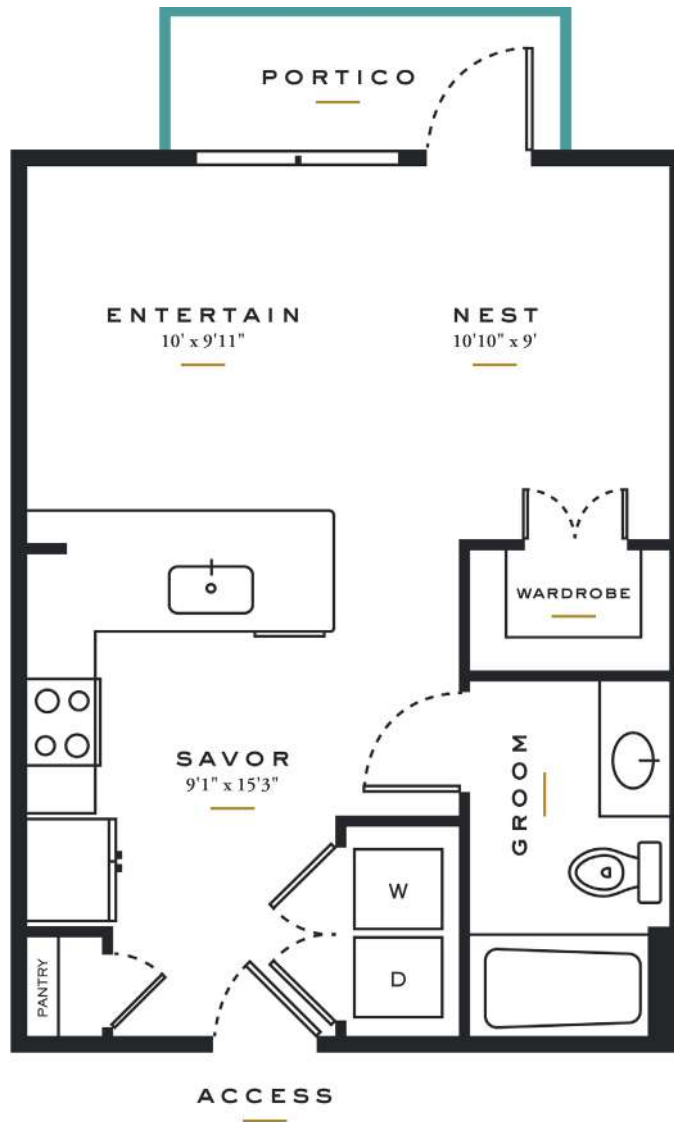

# S1

STUDIO / 1 BATH

# 507

SQ. FT.

2626 Throckmorton Street | Dallas, TX 75219

[www.essenceonmaple.com](http://www.essenceonmaple.com)

Floor plans are artist's rendering. All dimensions are approximate. Actual product and specifications may vary in dimension or detail. Not all features are available in every apartment. Prices and availability are subject to change. Please see a representative for details.