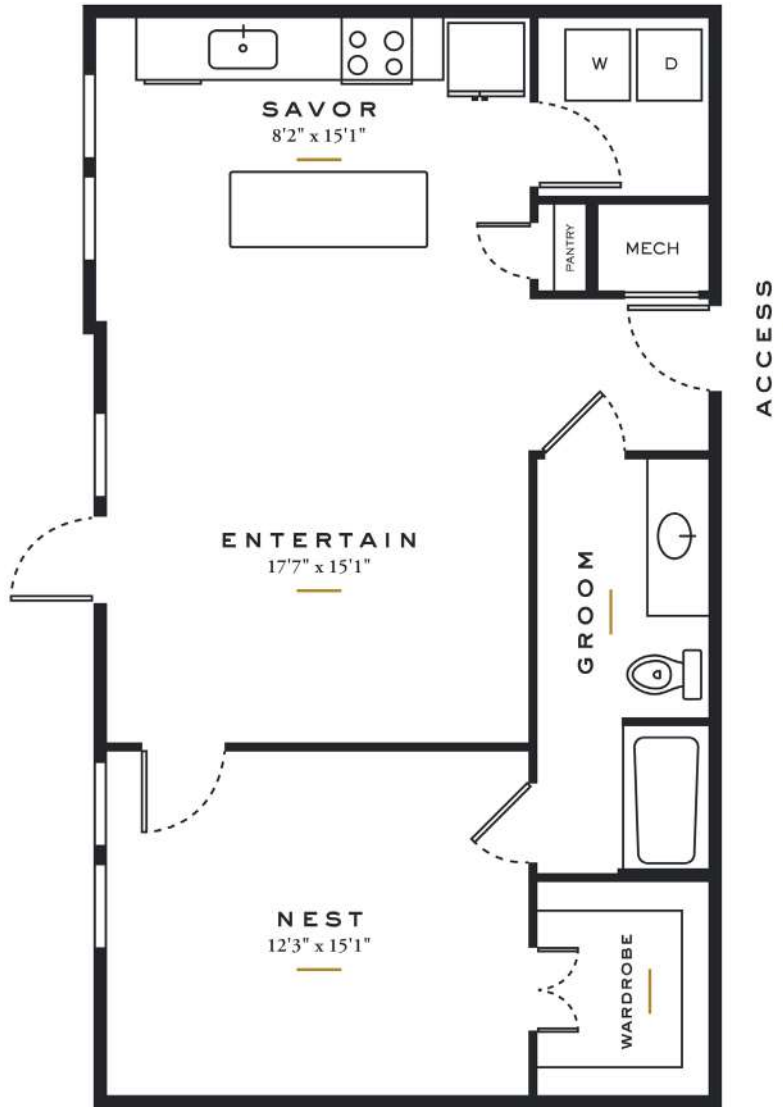

L2

1 BED / 1 BATH

873

SQ. FT.

2626 Throckmorton Street | Dallas, TX 75219

www.essenceonmaple.com

Floor plans are artist's rendering. All dimensions are approximate. Actual product and specifications may vary in dimension or detail. Not all features are available in every apartment. Prices and availability are subject to change. Please see a representative for details.