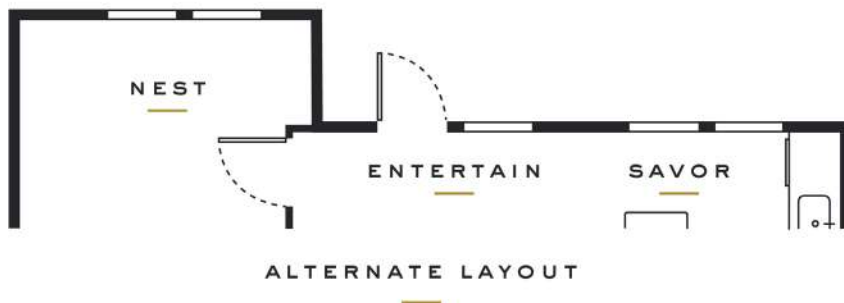

L1

1 BED / 1 BATH

768 - 861

SQ. FT.

2626 Throckmorton Street | Dallas, TX 75219

www.essenceonmaple.com

Floor plans are artist's rendering. All dimensions are approximate. Actual product and specifications may vary in dimension or detail. Not all features are available in every apartment. Prices and availability are subject to change. Please see a representative for details.