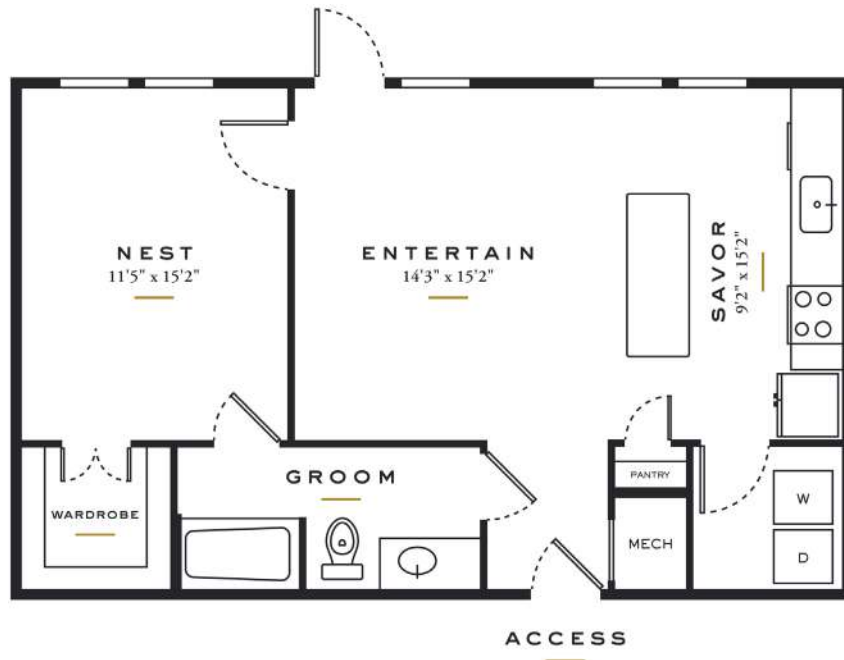

L1

1 BED / 1 BATH

768 - 861

SQ. FT.

2626 Throckmorton Street | Dallas, TX 75219

www.essenceonmaple.com

Floor plans are artist's rendering. All dimensions are approximate. Actual product and specifications may vary in dimension or detail. Not all features are available in every apartment. Prices and availability are subject to change. Please see a representative for details.