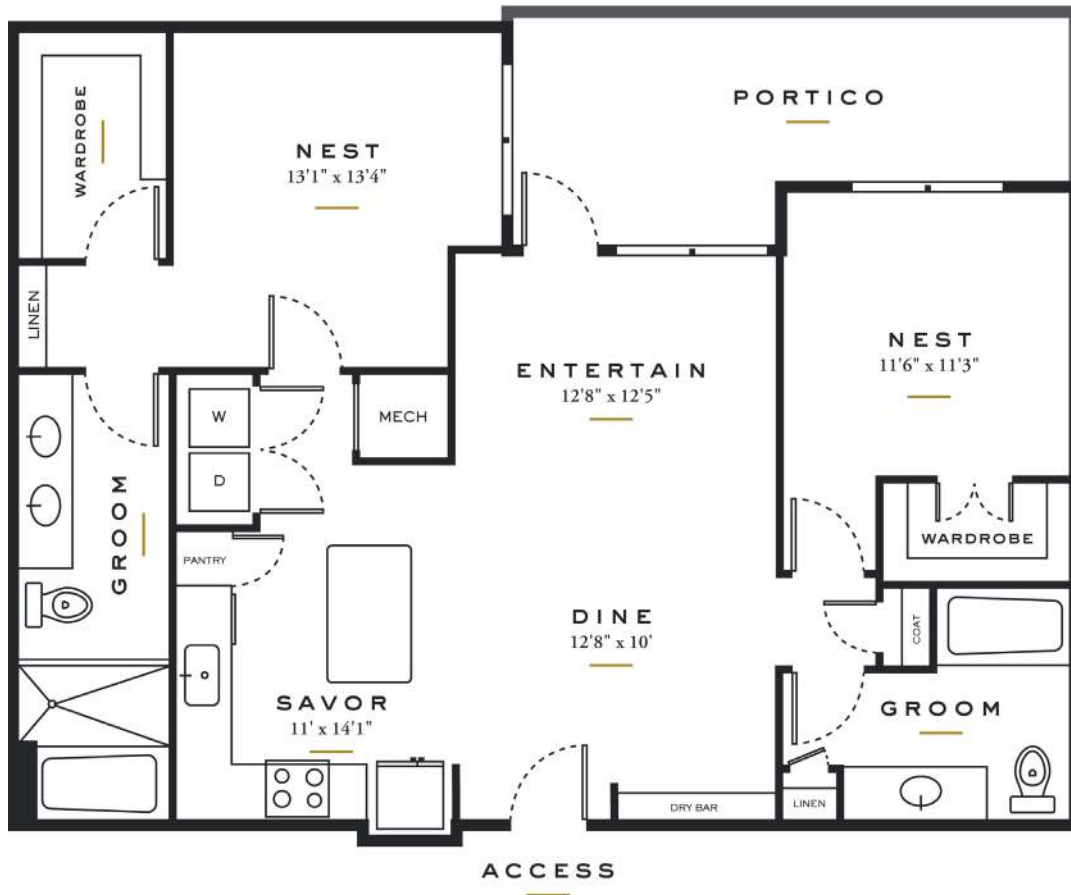

B3

2 BED / 2 BATH

1195

SQ. FT.

2626 Throckmorton Street | Dallas, TX 75219

www.essenceonmaple.com

Floor plans are artist's rendering. All dimensions are approximate. Actual product and specifications may vary in dimension or detail. Not all features are available in every apartment. Prices and availability are subject to change. Please see a representative for details.