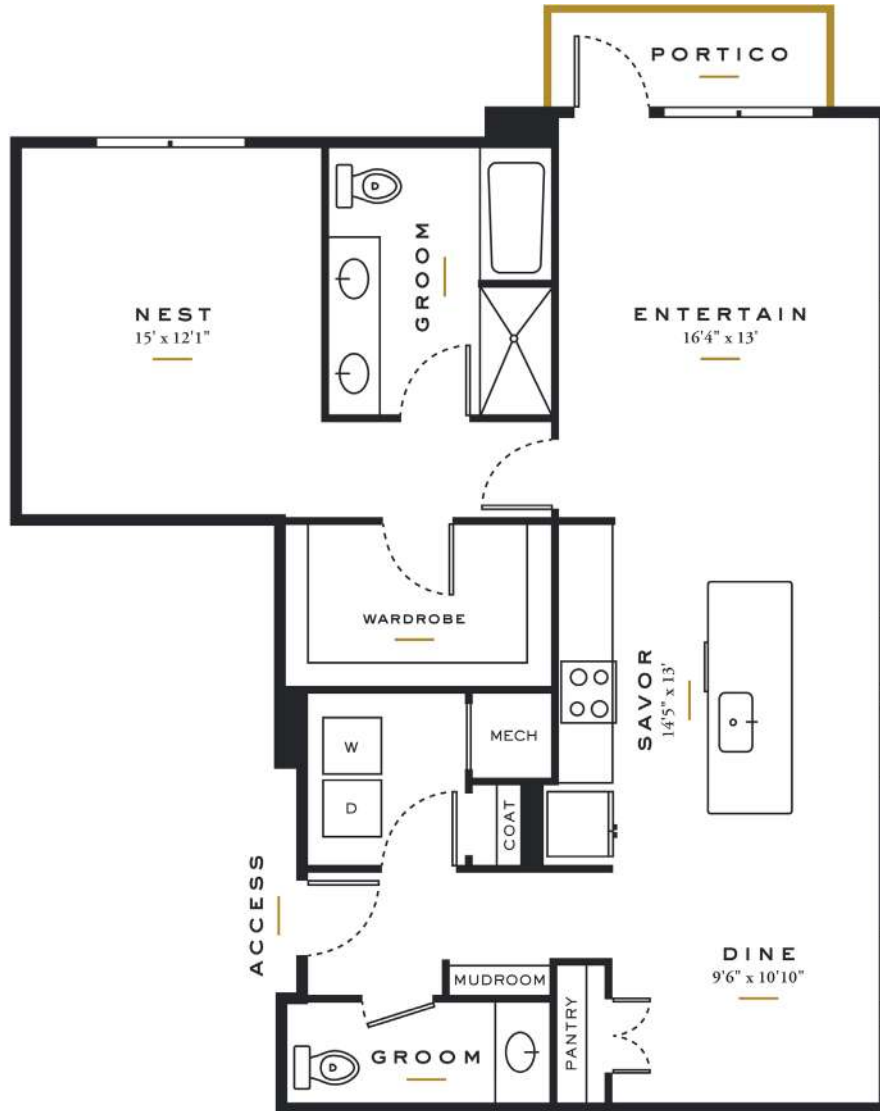

A9

1 BED / 1.5 BATH

1163

SQ. FT.

2626 Throckmorton Street | Dallas, TX 75219

www.essenceonmaple.com

Floor plans are artist's rendering. All dimensions are approximate. Actual product and specifications may vary in dimension or detail. Not all features are available in every apartment. Prices and availability are subject to change. Please see a representative for details.