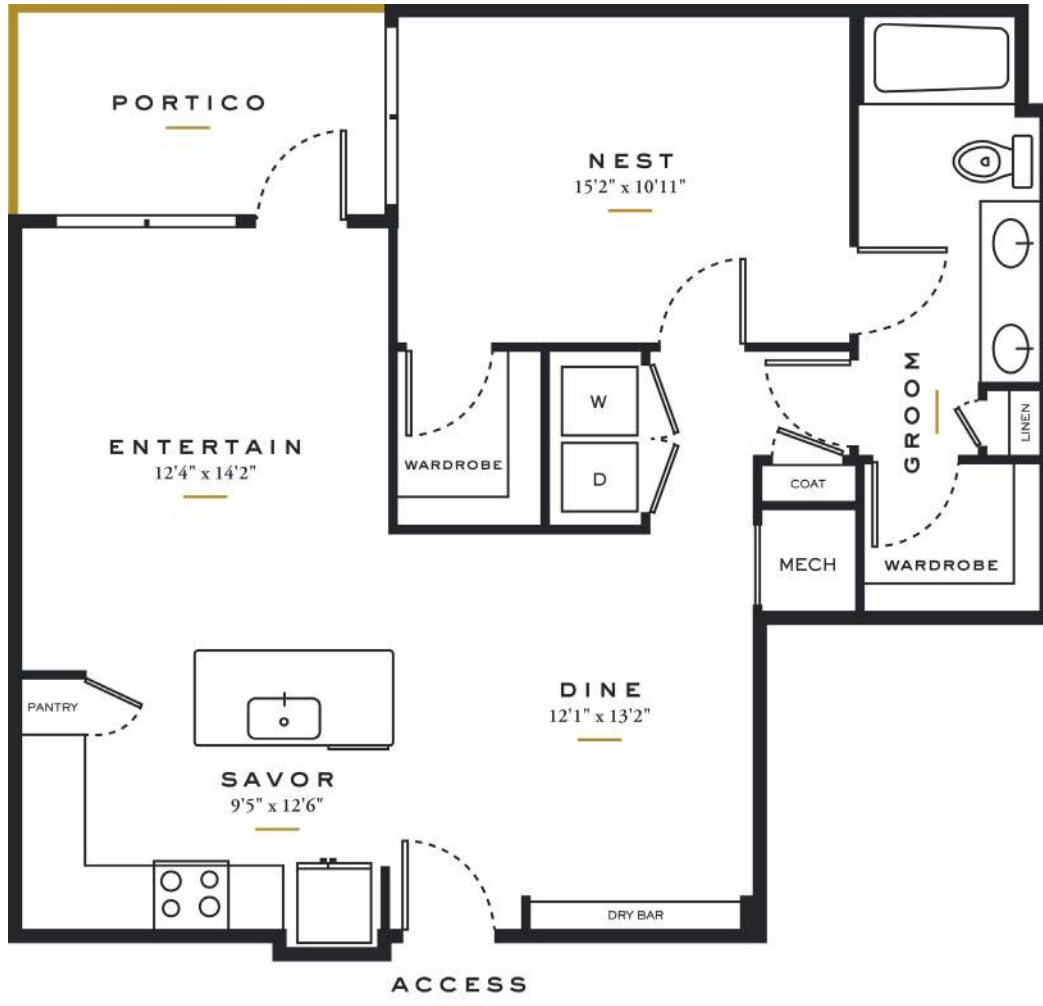

A8

1 BED / 1 BATH

903

SQ. FT.

2626 Throckmorton Street | Dallas, TX 75219

www.essenceonmaple.com

Floor plans are artist's rendering. All dimensions are approximate. Actual product and specifications may vary in dimension or detail. Not all features are available in every apartment. Prices and availability are subject to change. Please see a representative for details.