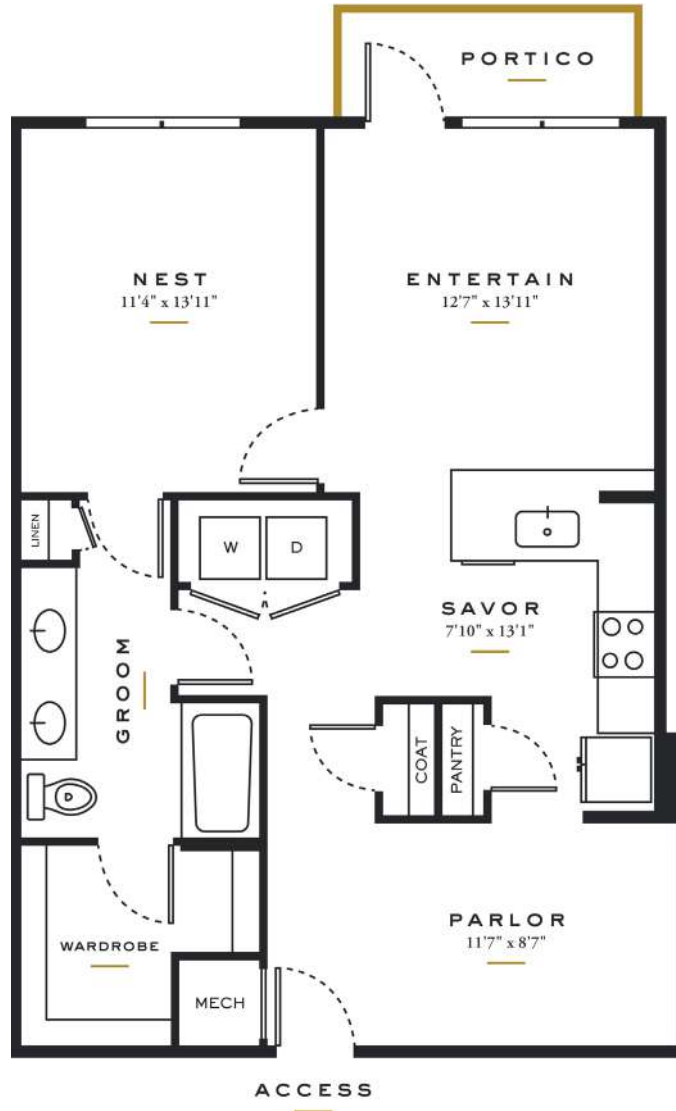

A7

1 BED / 1 BATH

900 - 923

SQ. FT.

2626 Throckmorton Street | Dallas, TX 75219

www.essenceonmaple.com

Floor plans are artist's rendering. All dimensions are approximate. Actual product and specifications may vary in dimension or detail. Not all features are available in every apartment. Prices and availability are subject to change. Please see a representative for details.