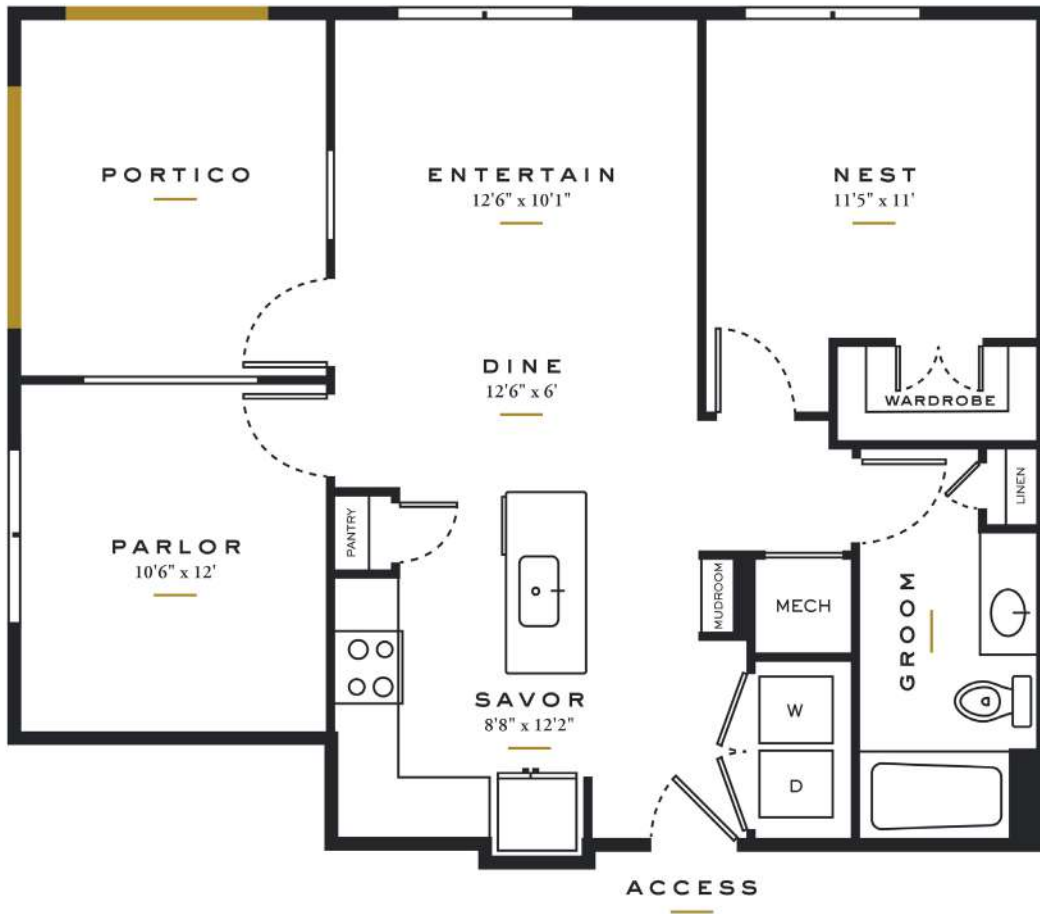

# A5

1 BED / 1 BATH

# 866

SQ. FT.

2626 Throckmorton Street | Dallas, TX 75219

[www.essenceonmaple.com](http://www.essenceonmaple.com)

*Floor plans are artist's rendering. All dimensions are approximate. Actual product and specifications may vary in dimension or detail. Not all features are available in every apartment. Prices and availability are subject to change. Please see a representative for details.*