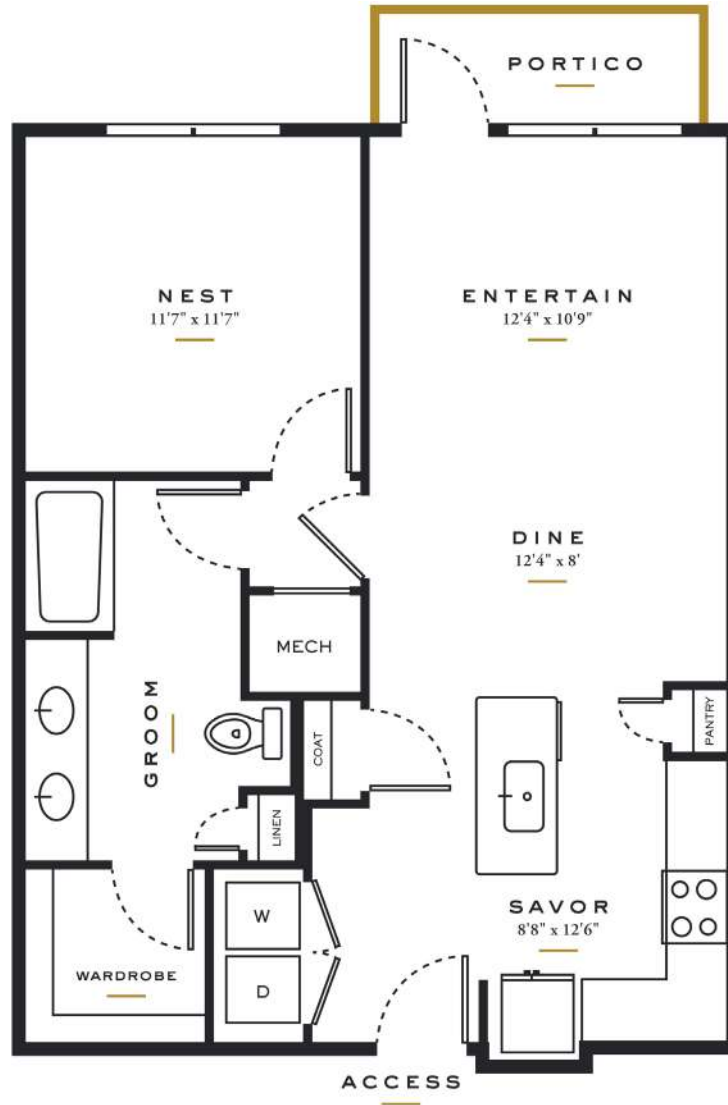

A4

1 BED / 1 BATH

803 - 816

SQ. FT.

2626 Throckmorton Street | Dallas, TX 75219

www.essenceonmaple.com

Floor plans are artist's rendering. All dimensions are approximate. Actual product and specifications may vary in dimension or detail. Not all features are available in every apartment. Prices and availability are subject to change. Please see a representative for details.