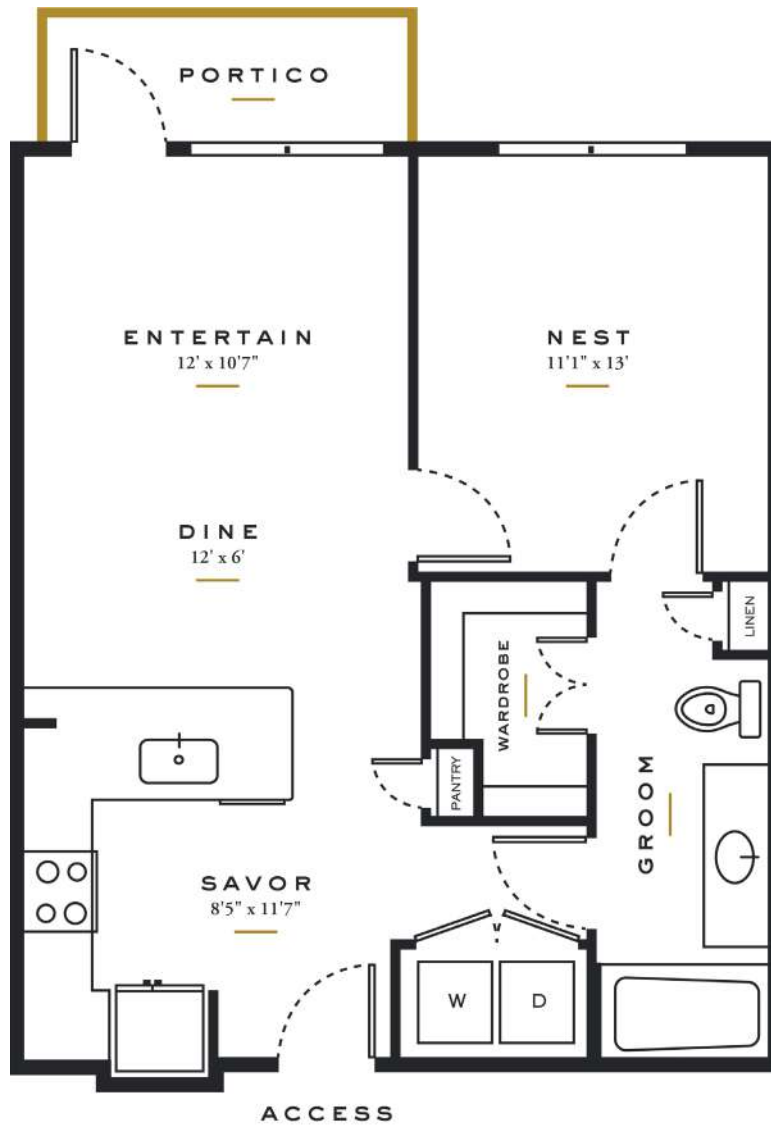

# A2

1 BED / 1 BATH

# 698

SQ. FT.

2626 Throckmorton Street | Dallas, TX 75219

[www.essenceonmaple.com](http://www.essenceonmaple.com)

Floor plans are artist's rendering. All dimensions are approximate. Actual product and specifications may vary in dimension or detail. Not all features are available in every apartment. Prices and availability are subject to change. Please see a representative for details.