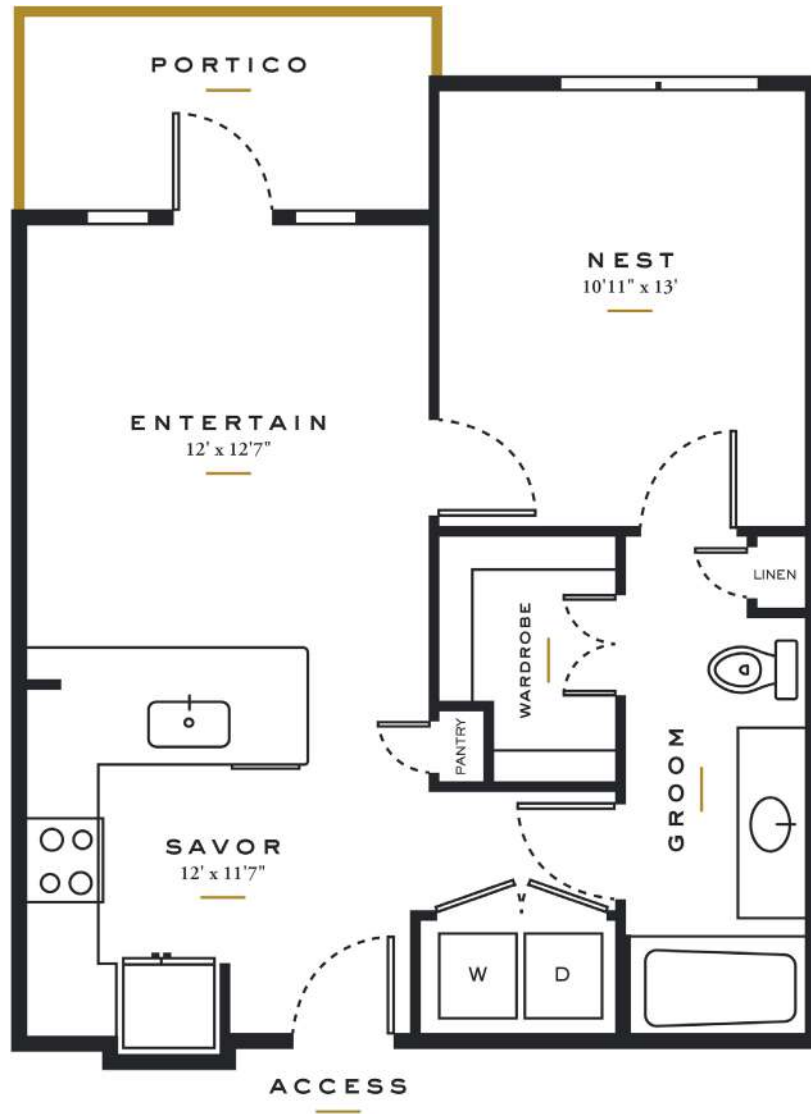

A1

1 BED / 1 BATH

649 - 668

SQ. FT.

2626 Throckmorton Street | Dallas, TX 75219

www.essenceonmaple.com

Floor plans are artist's rendering. All dimensions are approximate. Actual product and specifications may vary in dimension or detail. Not all features are available in every apartment. Prices and availability are subject to change. Please see a representative for details.